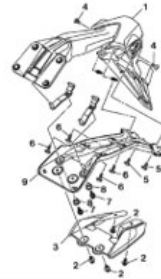

Product Safety Recall

YAMAHA YZF-R3 Motorcycle Non-Compliant Rear Reflector

MODEL	MODEL YEAR	FRAME NUMBER		
		PREFIX	FROM	TO
YZF-R3A	2019-2020	RH12H	001001	003040
YZF-R3A	2015-2017	RH072	001001	008240
	2018	RH124	001001	002480

WHAT IS THE DEFECT?

The “REAR REFLECTOR ASSY” on the listed model, may not comply with UN-ECE standard specification for reflection luminosity.

WHAT IS THE REMEDY?

To correct this defect, Yamaha is initiating a Factory Modification Campaign, whereby affected models must have the defective “REAR REFLECTOR ASSY” replaced with the countermeasure one.